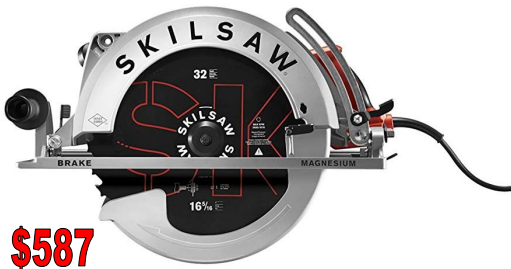

$587
SLSPT70V-11: Super Sawsquatch 16-5/16" Worm Drive saw w/ diablo blade